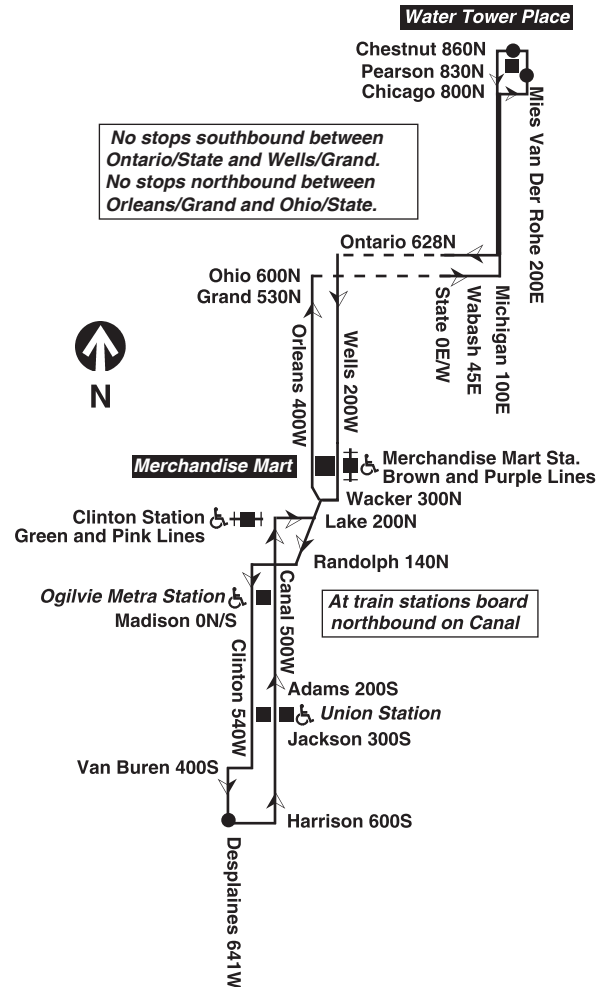

 Schedules and other info in this timetable are subject to change. CTA does not assume responsibility for errors in timetables nor for inconvenience or damage resulting from delays.

 Pay close attention to destination signs and announcements when boarding: added service may sometimes be provided over portions of this or any bus route and some trips can end before the furthest terminal on a line depending on service needs or time of day.

 Bicycle racks are installed on the front of all CTA buses and are allowed on CTA trains during certain hours. See our Bike & Ride brochure or webpage for help on how to use racks and more.

 Know before you go: Get alerts from us by text or e-mail about planned service changes every week or instant alerts for unplanned reroutes and disruptions. Sign up for CTA Updates today at transitchicago.com/updates.

Chicago Transit Authority

125 Water Tower Express

Effective Jan. 9, 2023

 All CTA buses are accessible

transitchicago.com/bus/125

Northbound

LV Harrison/ Desplaines	Ogilvie Transp Center	Pearson/ Mies van der Rohe	AR Chestnut/ Mies van der Rohe
6:15a	6:22a	----	6:37a
6:35	6:42	----	6:57
6:54	7:01	----	7:18
7:08	7:16	----	7:34
7:21	7:30	----	7:49
7:35	7:44	----	8:04
7:48	7:58	----	8:19
8:02	8:12	----	8:34
8:16	8:26	----	8:49
8:31	8:41	----	9:03
8:45	8:54	----	9:15
9:00	9:08	----	9:28
9:20	9:28	----	9:48

Southbound

LV Chestnut/ Mies van der Rohe	Michigan/ Erie	AR Harrison/ Desplaines
6:40a	6:44a	7:01a
7:00	7:04	7:22
7:20	7:24	7:45
7:40	7:44	8:10
8:00	8:05	8:35
8:20	8:25	8:55
8:40	8:45	9:14
9:00	9:05	9:32
9:20	9:25	9:52